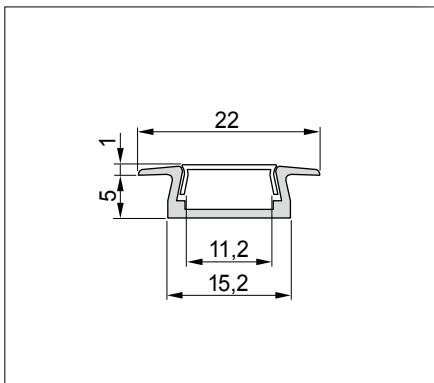

Klein und extrem flach: Die LED-Einbauleuchte mit nur 5mm Einbautiefe macht selbst die Installation in 8mm starkem Material möglich!

Die Endkappen „runden“ das Design ab, ansonsten hält sich diese Leuchte dezent im Hintergrund und lässt Licht und Möbel wirken!

- 24V
- SMD-LED
- Aluminiumprofil eloxiert
- Kunststoff-Endkappen
- Abdeckung opal-weiß
- dimmbar (Treiber-abhängig)
- Klebefestigung
- IP20
- Schutzklasse III

Small and extremely flat. The recessed LED light with only 5mm installation depth may be installed in only 8mm boards. The end caps complete the design of the luminaire which itself stays in the background leaving the show to the illuminated furniture design.

- 24V
- SMD LED
- anodized aluminium profile
- thermo plastic end caps
- opal white cover
- dimmable (depending on driver)
- adhesive fixing
- IP20
- protection class III