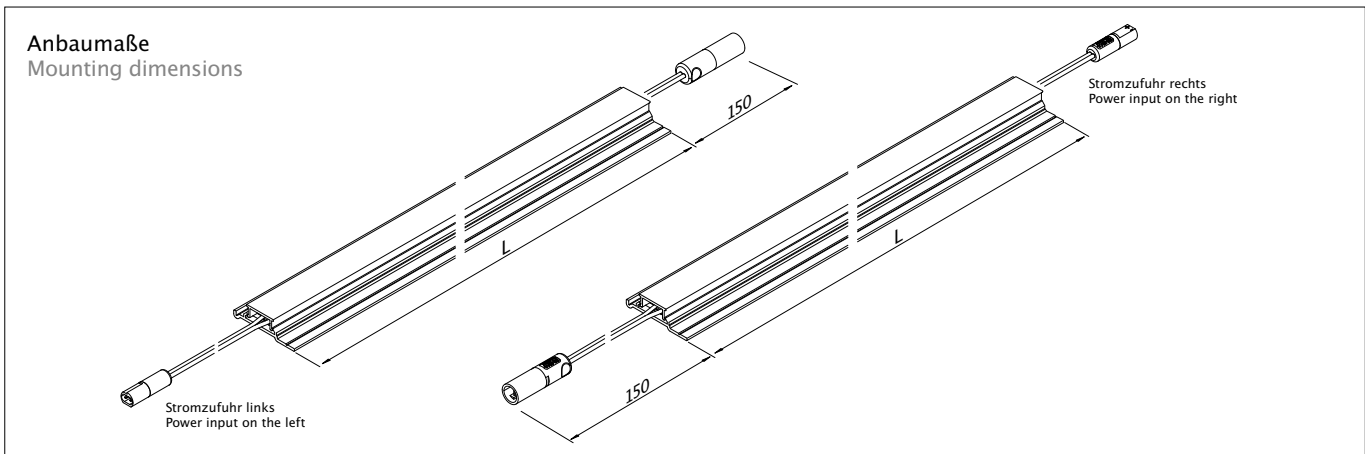

Nachrüsten leicht gemacht! Mit dieser Aluminium-LED-Leuchte können die gängigsten Thekenprofile (z.B. Vieler, Warsteiner) nachträglich mit effizienter Beleuchtung ausgestattet werden. Aber auch für jede andere Anwendung sind mit dieser Leuchte Ihrem Einfallsreichtum keine Grenzen gesetzt!

Retrofitting made easy! With this aluminium LED light, the most common counter profiles (e. g. Vieler, Warsteiner) can be retrofitted with efficient lighting. But even for any other applications, this light will not set any limits for your ingenuity!

- 24V, SMD-LED
- Aluminiumprofil eloxiert
- Abdeckung opal-weiß
- dimmbar (Treiber-abhängig)
- Durchverdrahtung: 150mm Leitung mit Minibuchse sekundärseitig zum Anschluss der nächsten Leuchte
- Klebe- oder Schraubbefestigung; optional mit Halteklammern
- IP20
- Schutzklasse III

- 24V, SMD LED
- anodized aluminium profile
- opal white cover
- dimmable (depending on driver)
- through wiring: 150mm lead with mini female socket on secondary side for connection of next luminaire
- adhesive or screw fixing; optional with fixing clips
- IP20
- protection class III

D8	A++ EE-Klasse EE class	CRI > 80			IP20
III					

Bei diesem Profil bestimmen Sie die Seite der Stromzufuhr/Stecker selbst (Online-Konfigurator).
For this profile, you determine the side of input cable/plug.