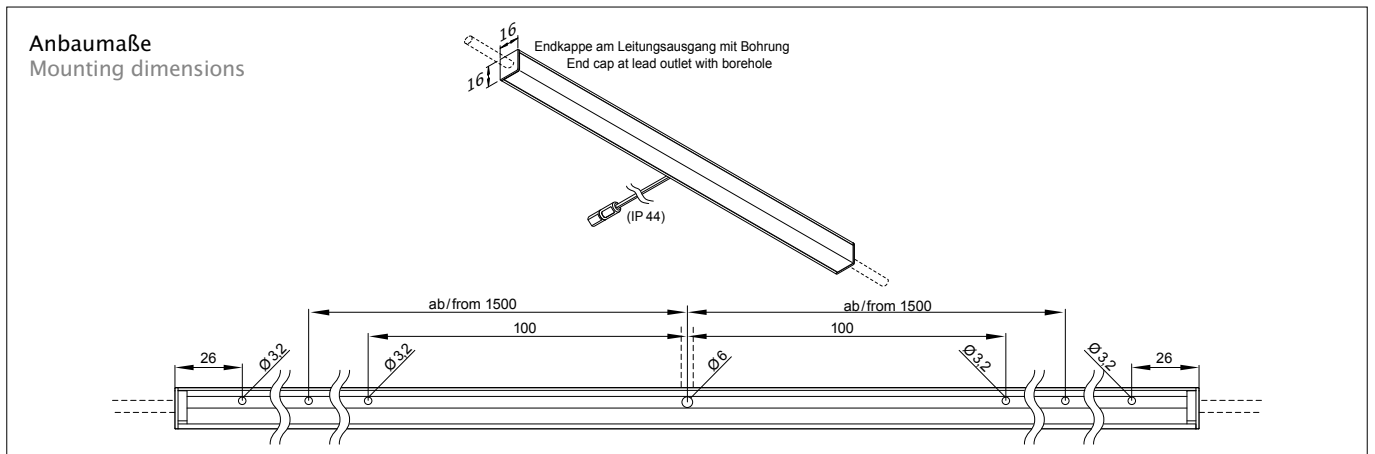

Das Eckprofil mit zweiseitigem Lichtaustritt ist ein weiterer Eyecatcher unseres Sortiments. LED-Beleuchtungen in Bad, Küche oder in Regalen lassen sich mit dieser Leuchte schnell und einfach umsetzen. Dank opal-weißer Abdeckung entsteht keine Blendung bei gleichmäßiger Ausleuchtung!

- 24V
- SMD-LED
- Aluminiumprofil eloxiert
- Kunststoff-Endkappen
- Abdeckung opal-weiß
- dimmbar (Treiber-abhängig)
- inkl. Befestigungsmaterial;
  optional Schraubbefestigung mit Clip
- IP20 / IP44
- Schutzklasse III

The corner profile with two-sided light emission is another eye-catcher in our range. LED lighting in bathrooms, kitchens or in shelves can be quickly and easily implemented with this luminaire. Thanks to the opal white diffuser, there is no glare with uniform illumination!

- 24V
- SMD LED
- anodized aluminium profile
- thermo plastic end caps
- opal white cover
- dimmable (depending on driver)
- incl. fixing kit;
  optinal screw fixing with clip
- IP20 / IP44
- protection class III

D8	A++ EE-Klasse EE class	CRI > 80		IP20

* Schutzart IP44 nur bei Kabelaustritt hinten mittig und Anbau der Leuchte am Möbel.
* IP44 protection only with rear center cable outlet and installation to the furniture.