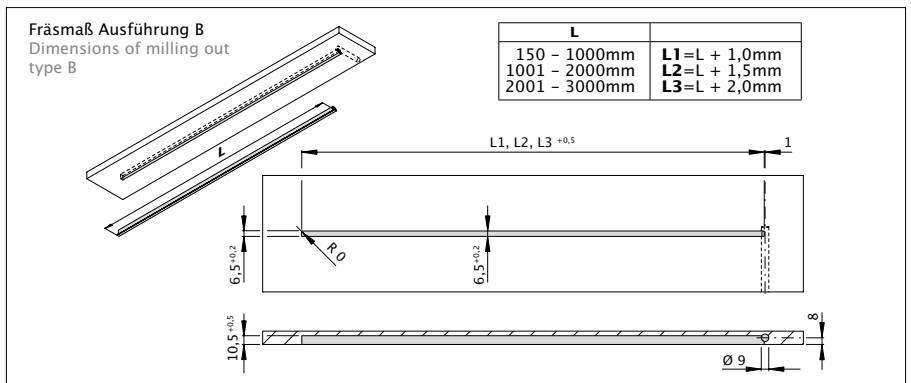

Unsere kleinste LED-Leuchte punktet mit ihren vielfältigen Einsatzmöglichkeiten in MDF, Spanplatte oder anderen Materialien. Dieser Lichtstreifen wird Teil Ihres Designs und besticht dabei mit einer extrem starken Ausleuchtung – ein wahres ‚HighLight‘! Erhältlich für drei Einbaumöglichkeiten.

- 24V
- SMD-LED
- Aluminiumprofil eloxiert
- Kunststoff-Endkappen optional (siehe Skizze unten)
- Abdeckung opal-weiß in zwei Varianten: passgenau oder überlappend (siehe Skizze unten)
- dimmbar (Treiber-abhängig)
- Klebefestigung
- IP20
- Schutzklasse III

Our smallest LED light scores with its versatile application possibilities in MDF, chipboard or other materials. This light strip becomes part of your design and captivates with an extremely strong illumination – a true 'HighLight'! Available for three installation options.

- 24V
- SMD LED
- anodized aluminium profile
- optional thermo plastic end caps (see sketch below)
- opal white cover, two versions: exactly fitting or overlapping (see sketch below)
- dimmable (depending on driver)
- adhesive fixing
- IP20
- protection class III