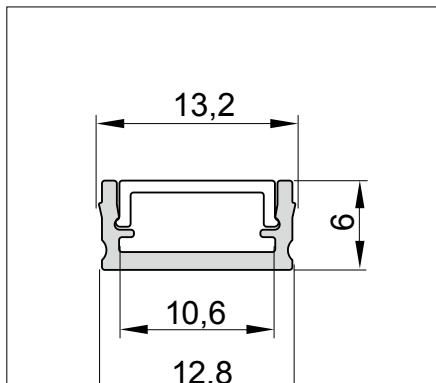

D8
A++ EE-Klasse EE class
CRI >90

IP20
III
CE