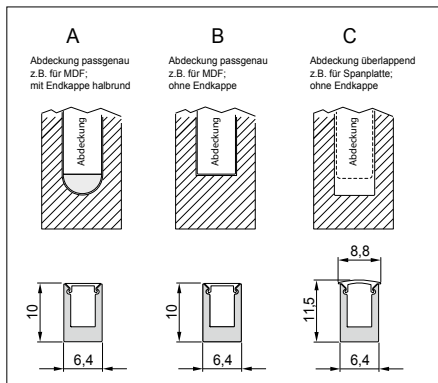

Unsere kleinste LED-Leuchte punktet mit ihren vielfältigen Einsatzmöglichkeiten in MDF, Spanplatte oder anderen Materialien. Dieser Lichtstreifen wird Teil Ihres Designs und besticht dabei mit einer extrem starken Ausleuchtung – ein wahres ‚HighLight‘! Erhältlich für drei Einbaumöglichkeiten.

- 24V
- SMD-LED
- Aluminiumprofil eloxiert
- Kunststoff-Endkappen optional (siehe Skizze unten)
- Abdeckung opal-weiß in zwei Varianten: passgenau oder überlappend (siehe Skizze unten)
- dimmbar (Treiber-abhängig)
- Klebefestigung
- IP20
- Schutzklasse III

Our smallest LED light scores with its versatile application possibilities in MDF, chipboard or other materials. This light strip becomes part of your design and captivates with an extremely strong illumination – a true 'HighLight'! Available for three installation options.

- 24V
- SMD LED
- anodized aluminium profile
- optional thermo plastic end caps (see sketch below)
- opal white cover, two versions: exactly fitting or overlapping (see sketch below)
- dimmable (depending on driver)
- adhesive fixing
- IP20
- protection class III