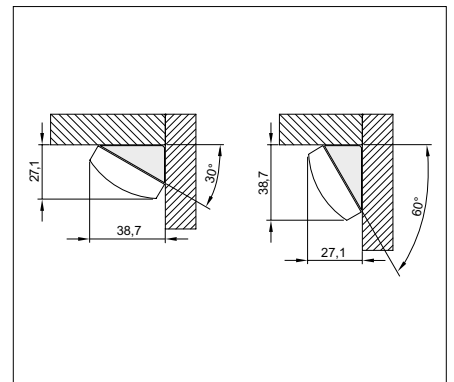

Als leicht abgerundete LED-Aufbauleuchte kommt sie im Schrank-Unterbau oder zur Eckmontage (30° oder 60°) in Regalen oder Nischen zum Einsatz. Edles Design, einfache Installation und beste Ausleuchtung!

The slightly rounded LED surface-mounted light is used in a cabinet niche or as corner installation (30° or 60°) in shelves or niches. Elegant design, easy installation and best illumination!

- 24V
- SMD-LED
- Aluminiumprofil eloxiert
- Kunststoff-Endkappen
- Abdeckung diffus-klar
- dimmbar (Treiber-abhängig)
- inkl. Beipack mit Befestigungsmaterial und Distanzkeilen
- IP20
- Schutzklasse III

- 24V
- SMD LED
- anodized aluminium profile
- thermo plastic end caps
- diffuse clear cover
- dimmable (depending on driver)
- incl. accessory kit with fixing material and distance brackets
- IP20
- protection class III