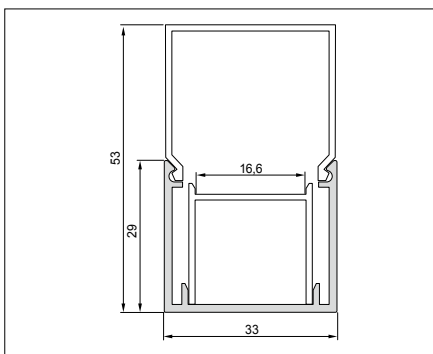

Anbaumaße
Mounting dimensions

Technical drawing details:
 - Length: L = 400 - 1500 mm and L = 1501 - 2400 mm
 - Mounting hole offset: 29 mm
 - Total height: 53 mm
 - Mounting hole diameter: 33 mm
 - Mounting hole offset from end: 12,5 mm
 - LED strip length offset: 52,5 mm