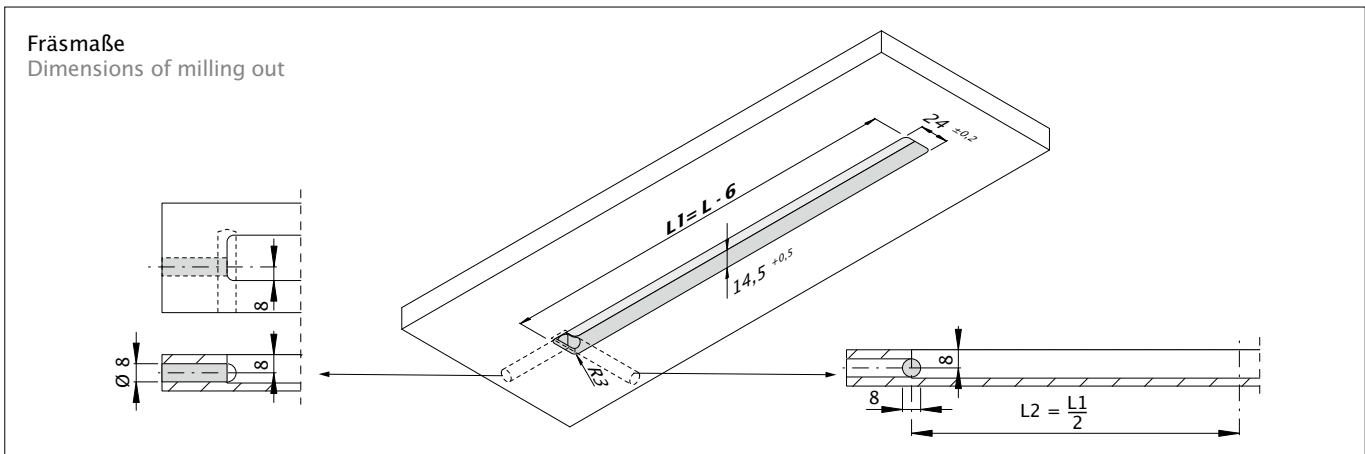

Flach und gradlinig fügt sich die LED-Einbauleuchte dezent in das Design ihrer Umgebung ein. Ihre exzellente Lichtwirkung kommt zum Beispiel auf Arbeitsflächen in der Küchennische oder in Regalböden zur Warenpräsentation bestens zur Geltung. Eine LED-Linienleuchte, die überzeugt!

- 24V
- SMD-LED
- Aluminiumprofil eloxiert
- Kunststoff-Endkappen
- Abdeckung diffus-klar oder opal-weiß
- dimmbar (Treiber-abhängig)
- inkl. Befestigungsmaterial
- IP20
- Schutzklasse III

Flat and straight, the LED recessed light blends discreetly into its surrounding design. Its excellent lighting effect is best shown off on worktops in kitchen niches or in shelves for product presentation. A convincing LED line light!

- 24V
- SMD LED
- anodized aluminium profile
- thermo plastic end caps
- diffuse clear or opal white cover
- dimmable (depending on driver)
- incl. fixing material
- IP20
- protection class III

D8
A++
EE-Klasse EE class
CRI > 80

IP20
III
CE