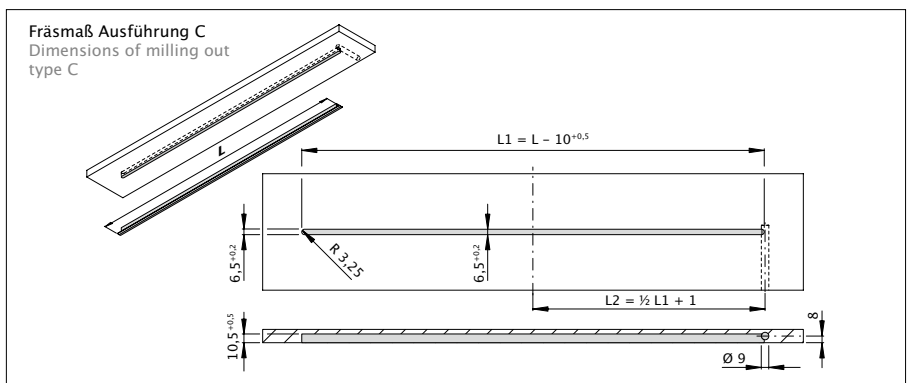

Unsere kleinste LED-Leuchte punktet mit ihren vielfältigen Einsatzmöglichkeiten in MDF, Spanplatte oder anderen Materialien. Dieser Lichtstreifen wird Teil Ihres Designs und besticht dabei mit einer extrem starken Ausleuchtung – ein wahres ‚HighLight‘! Erhältlich für drei Einbaumöglichkeiten.

- 24V
- SMD-LED
- Aluminiumprofil eloxiert
- Kunststoff-Endkappen optional (siehe Skizze unten)
- Abdeckung opal-weiß in zwei Varianten: passgenau oder überlappend (siehe Skizze unten)
- dimmbar (Treiber-abhängig)
- Klebefestigung
- IP20
- Schutzklasse III

Our smallest LED light scores with its versatile application possibilities in MDF, chipboard or other materials. This light strip becomes part of your design and captivates with an extremely strong illumination – a true 'HighLight'! Available for three installation options.

- 24V
- SMD LED
- anodized aluminium profile
- optional thermo plastic end caps (see sketch below)
- opal white cover, two versions: exactly fitting or overlapping (see sketch below)
- dimmable (depending on driver)
- adhesive fixing
- IP20
- protection class III