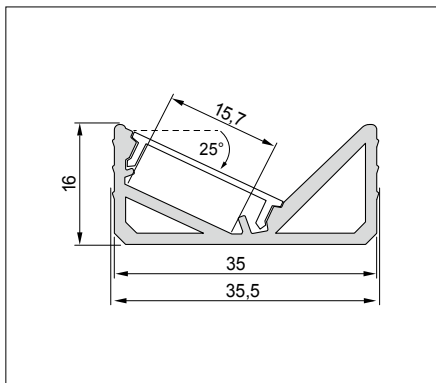

Das Highlight für Ihre Warenpräsentation!
Das vielseitig verwendbare Aluminiumprofil in Schwarz oder Alu wird als Einbauleuchte eingesetzt. Durch die 25° schräge Anordnung der LED im Profil wird je nach Montage die Lichtrichtung entweder nach vorn oder nach hinten festgelegt.

- 24V
- SMD-LED
- Aluminiumprofil eloxiert: natur oder schwarz
- Kunststoff-Endkappen
- Abdeckung diffus-klar oder opal-weiß
- dimmbar (Treiber-abhängig)
- Klemmbefestigung
- IP20
- Schutzklasse III

The highlight for your product presentation!
The versatile aluminum profile in black or aluminum is used as recessed luminaire. Due to the 25° inclined arrangement of the LED strip in the profile the direction of light is determined either to the front or to the rear, depending on the installation.

- 24V
- SMD LED
- anodized aluminium profile or black profile
- thermo plastic end caps
- diffuse clear or opal white cover
- dimmable (depending on driver)
- push-fit installation
- IP20
- protection class III