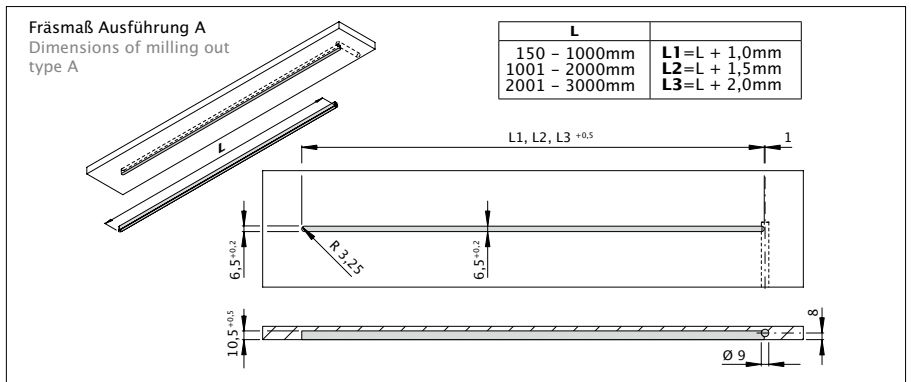

Unsere kleinste LED-Leuchte punktet mit ihren vielfältigen Einsatzmöglichkeiten in MDF, Spanplatte oder anderen Materialien. Dieser Lichtstreifen wird Teil Ihres Designs und besticht dabei mit einer extrem starken Ausleuchtung – ein wahres ‚HighLight‘! Erhältlich für drei Einbaumöglichkeiten.

- 24V
- SMD-LED
- Aluminiumprofil eloxiert
- Kunststoff-Endkappen optional (siehe Skizze unten)
- Abdeckung opal-weiß in zwei Varianten: passgenau oder überlappend (siehe Skizze unten)
- dimmbar (Treiber-abhängig)
- Klebefestigung
- IP20
- Schutzklasse III

Our smallest LED light scores with its versatile application possibilities in MDF, chipboard or other materials. This light strip becomes part of your design and captivates with an extremely strong illumination – a true 'HighLight'! Available for three installation options.

- 24V
- SMD LED
- anodized aluminium profile
- optional thermo plastic end caps (see sketch below)
- opal white cover, two versions: exactly fitting or overlapping (see sketch below)
- dimmable (depending on driver)
- adhesive fixing
- IP20
- protection class III