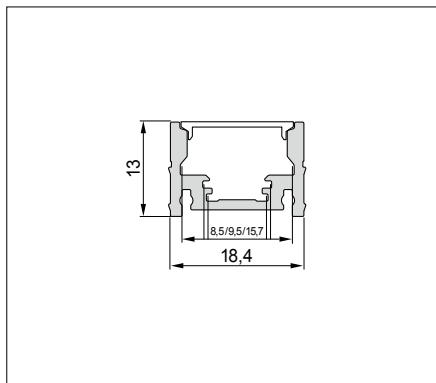

Dieses multi-funktionale Profil kann fast alle im Online-Konfigurator enthaltenen LED-Streifen aufnehmen. Es ist universell einsetzbar als Einbau- oder als Aufbauleuchte und besticht durch seine durchdachte Einfachheit und Funktionalität. Sachlich und anwendungsbezogen auskonstruiert, lässt es Ihren Konzepten freien Raum.

This multi-functional profile can accommodate almost all LED strips included in the online configurator. It can be used universally as a recessed or surface-mounted luminaire and impresses with its sophisticated simplicity and functionality. Designed to be objective and application-oriented, it leaves room for your concepts.

- 24V
- SMD-LED
- Aluminiumprofil eloxiert: natur oder schwarz
- Kunststoff-Endkappen, farblich passend zum Profil
- Abdeckung opal-weiß
- dimmbar (Treiber-abhängig)
- verschiedene Befestigungsarten
- IP20
- Schutzklasse III

- 24V
- SMD LED
- anodized aluminium profile or black profile
- thermo plastic end caps, colour matching the profile
- opal white cover
- dimmable (depending on driver)
- different installation options
- IP20
- protection class III

D8
A+++
EE-Klasse EE class
CRI > 80
IP20
III CE