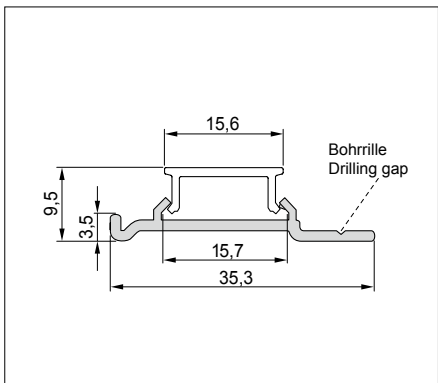

Nachrüsten leicht gemacht! Mit dieser Aluminium-LED-Leuchte können die gängigsten Thekenprofile (z.B. Vieler, Warsteiner) nachträglich mit effizienter Beleuchtung ausgestattet werden. Aber auch für jede andere Anwendung sind mit dieser Leuchte Ihrem Einfallsreichtum keine Grenzen gesetzt!

Retrofitting made easy! With this aluminium LED light, the most common counter profiles (e. g. Vieler, Warsteiner) can be retrofitted with efficient lighting. But even for any other applications, this light will not set any limits for your ingenuity!

- 24V, SMD-LED
- Aluminiumprofil eloxiert
- Abdeckung opal-weiß
- dimmbar (Treiber-abhängig)
- Durchverdrahtung: 150mm Leitung mit Minibuchse sekundärseitig zum Anschluss der nächsten Leuchte
- Klebe- oder Schraubbefestigung; optional mit Halteklammern
- IP20
- Schutzklasse III

- 24V, SMD LED
- anodized aluminium profile
- opal white cover
- dimmable (depending on driver)
- through wiring: 150mm lead with mini female socket on secondary side for connection of next luminaire
- adhesive or screw fixing; optional with fixing clips
- IP20
- protection class III

D8	A++ EE-Klasse EE class	CRI > 80			IP20
III					

Bei diesem Profil bestimmen Sie die Seite der Stromzufuhr/Stecker selbst (Online-Konfigurator).
For this profile, you determine the side of input cable/plug.