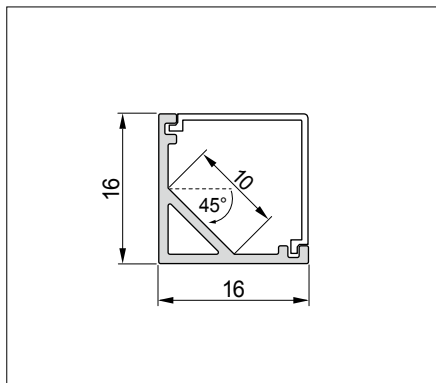

Das Eckprofil mit zweiseitigem Lichtaustritt ist ein weiterer Eyecatcher unseres Sortiments. LED-Beleuchtungen in Bad, Küche oder in Regalen lassen sich mit dieser Leuchte schnell und einfach umsetzen. Dank opal-weißer Abdeckung entsteht keine Blendung bei gleichmäßiger Ausleuchtung!

- 24V
- SMD-LED
- Aluminiumprofil eloxiert
- Kunststoff-Endkappen
- Abdeckung opal-weiß
- dimmbar (Treiber-abhängig)
- inkl. Befestigungsmaterial;
  optional Schraubbefestigung mit Clip
- IP20 / IP44
- Schutzklasse III

The corner profile with two-sided light emission is another eye-catcher in our range. LED lighting in bathrooms, kitchens or in shelves can be quickly and easily implemented with this luminaire. Thanks to the opal white diffuser, there is no glare with uniform illumination!

- 24V
- SMD LED
- anodized aluminium profile
- thermo plastic end caps
- opal white cover
- dimmable (depending on driver)
- incl. fixing kit;
  optinal screw fixing with clip
- IP20 / IP44
- protection class III

D8	A++ EE-Klasse EE class	CRI > 80		IP20

* Schutzart IP44 nur bei Kabelaustritt hinten mittig und Anbau der Leuchte am Möbel.
* IP44 protection only with rear center cable outlet and installation to the furniture.