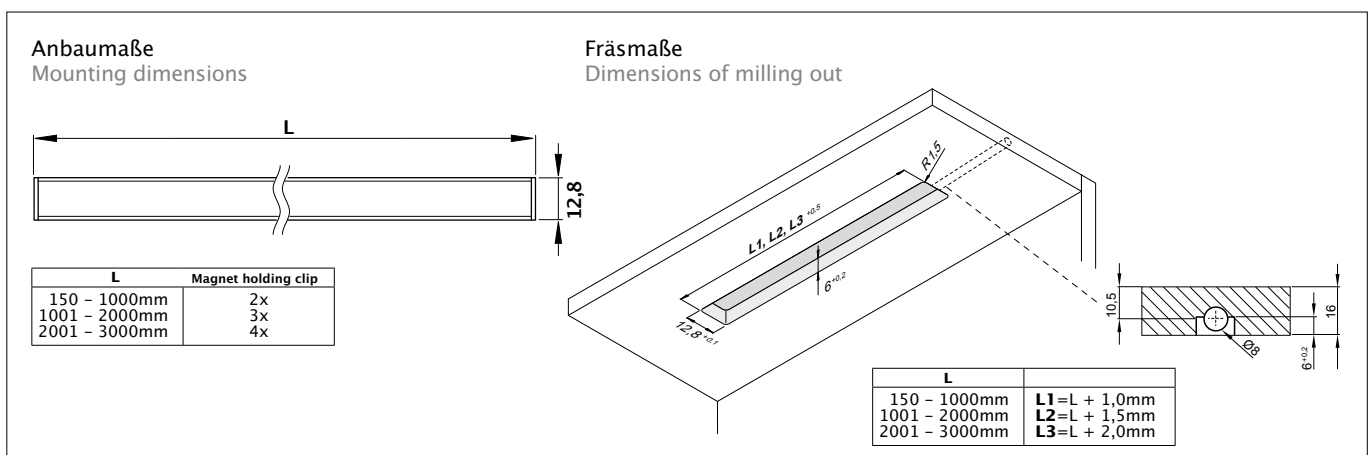

Klein, schwarz und kompakt, eine Leuchte mit nur 6 mm Höhe! Ein Vorteil, mit dem viele Anwendungsmöglichkeiten und Einsatzgebiete abgedeckt werden können. Besonders für Regale und Shopseinrichtungen steht hiermit eine interessante Leuchte für den Ein- und Anbau zur Verfügung.

Small, black and compact, a luminaire with only 6 mm installation depth! An advantage for many applications. Especially for shelves and shopfitting this luminaire provides an interesting lighting for recessed installation or surface mounting.

**Verfügbar ab
Available from
Q3-2019**

- 24V
- SMD-LED
- Aluminiumprofil eloxiert schwarz
- Kunststoff-Endkappen
- Abdeckung klar
- dimmbar (Treiber-abhängig)
- verschiedene Befestigungsarten
- IP20
- Schutzklasse III

- 24V
- SMD LED
- anodized black aluminium profile
- thermo plastic end caps
- clear cover
- dimmable (depending on driver)
- different fixing types
- IP20
- protection class III

Befestigungsarten

- Einbau: Klemmbefestigung
- Anbau: Klebefestigung, Magnethalter-Clip oder Schraubbefestigung mit Clip

Fixing types

- recessed push-fit installation
- surface mounting: magnet holding clip or screw-fixing clip

D8
A++ EE-Klasse EE class
CRI >90

IP20
III
CE