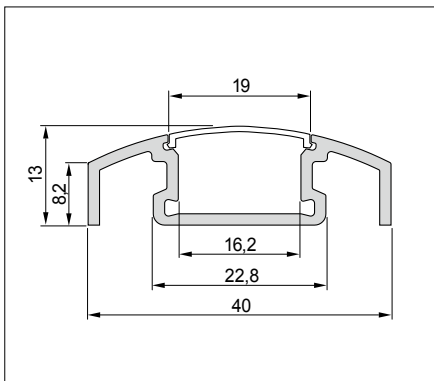

Als leicht abgerundete LED-Aufbauleuchte kommt sie im Schrank-Unterbau oder zur Eckmontage (30° oder 60°) in Regalen oder Nischen zum Einsatz. Edles Design, einfache Installation und beste Ausleuchtung!

The slightly rounded LED surface-mounted light is used in a cabinet niche or as corner installation (30° or 60°) in shelves or niches. Elegant design, easy installation and best illumination!

- 24V
- SMD-LED
- Aluminiumprofil eloxiert
- Kunststoff-Endkappen
- Abdeckung diffus-klar
- dimmbar (Treiber-abhängig)
- inkl. Beipack mit Befestigungsmaterial und Distanzkeilen
- IP20
- Schutzklasse III

- 24V
- SMD LED
- anodized aluminium profile
- thermo plastic end caps
- diffuse clear cover
- dimmable (depending on driver)
- incl. accessory kit with fixing material and distance brackets
- IP20
- protection class III