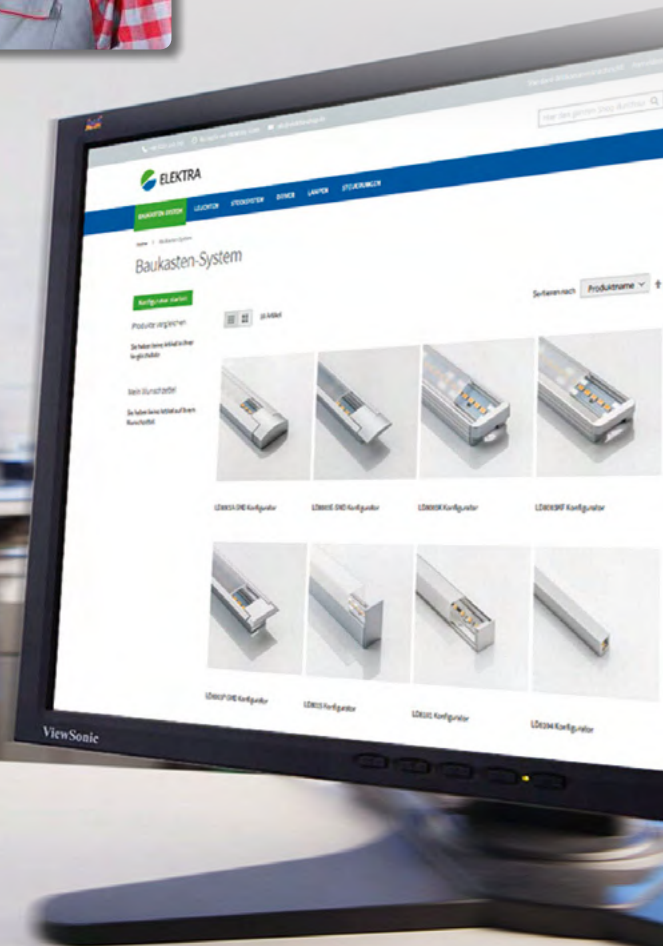

Professionelle und individuelle Leuchten-Konfiguration

Der ELEKTRA Online-Konfigurator erfüllt alle Erwartungen und begeistert durch eine leichte Nutzerführung und einfache Bestellabwicklung. Konfigurieren Sie jetzt ganz einfach hochwertige Leuchten, die perfekt auf ihre Anforderungen zugeschnitten sind, nach dem Baukastenprinzip: Wählen Sie aus verschiedenen Profilen, die diverse LED-Module oder Flexstreifen aufnehmen können, dazu noch die Abdeckung, Leitung und den Driver.

Wir denken aus Kundensicht und bieten eine sichere und fehlerfreie Konfiguration linearer Leuchten in Längen bis 3000mm.

Bei allen Fragen zum ELEKTRA Leuchten-Konfigurator stehen wir Ihnen gern zur Verfügung.

Professional and individual luminaire configuration

The ELEKTRA online configurator fulfills all expectations and inspires by an easy user guide and order processing. Configure now high quality luminaires – according to the modular principle – that are perfectly customized to your requirements! Choose from different profiles that takes up various LED modules or flex stripes plus cover, cable and driver.

We think from the customer's point of view and offer a safe and error-free configuration of linear lights in lengths up to 3000mm.

We are pleased to be at your disposal for all questions about the ELEKTRA luminaire configuration.

*Wie für mich gemacht!
Made for me!*