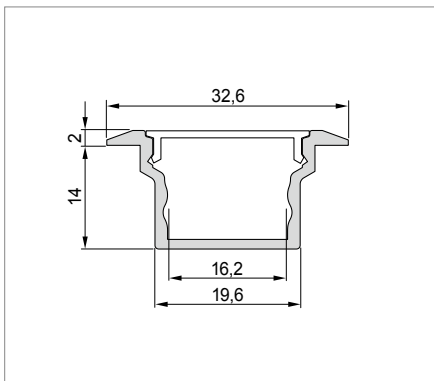

Flach und gradlinig fügt sich die LED-Einbauleuchte dezent in das Design ihrer Umgebung ein. Ihre exzellente Lichtwirkung kommt zum Beispiel auf Arbeitsflächen in der Küchennische oder in Regalböden zur Warenpräsentation bestens zur Geltung. Eine LED-Linienleuchte, die überzeugt!

- 24V
- SMD-LED
- Aluminiumprofil eloxiert
- Kunststoff-Endkappen
- Abdeckung diffus-klar oder opal-weiß
- dimmbar (Treiber-abhängig)
- inkl. Befestigungsmaterial
- IP20
- Schutzklasse III

Flat and straight, the LED recessed light blends discreetly into its surrounding design. Its excellent lighting effect is best shown off on worktops in kitchen niches or in shelves for product presentation. A convincing LED line light!

- 24V
- SMD LED
- anodized aluminium profile
- thermo plastic end caps
- diffuse clear or opal white cover
- dimmable (depending on driver)
- incl. fixing material
- IP20
- protection class III

D8
A++
EE-Klasse EE class
CRI > 80

IP20
III
CE