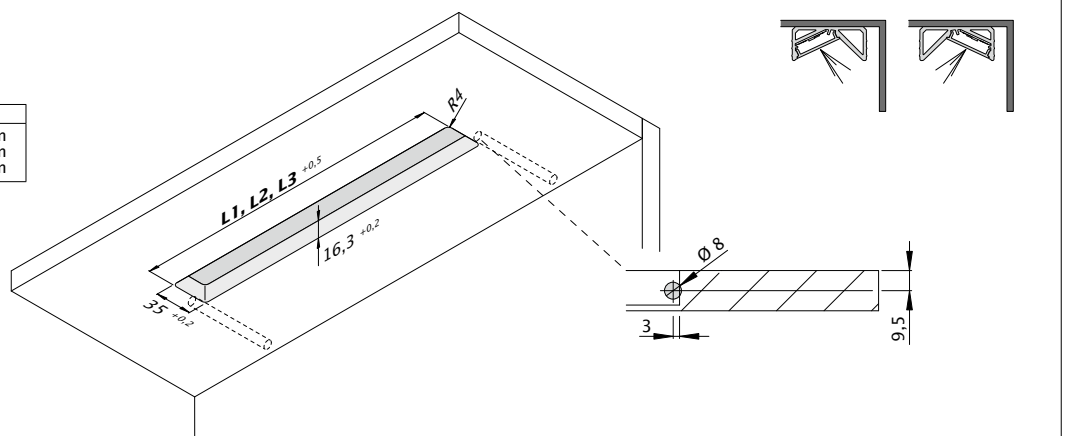

Fräsmaße
Dimensions of milling out

L	
150 - 1000mm	L1=L + 1,0mm
1001 - 2000mm	L2=L + 1,5mm
2001 - 3000mm	L3=L + 2,0mm