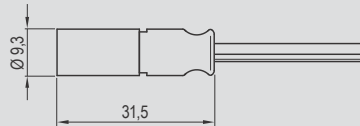

Minibuchse mit Zwillingsleitung
Mini female socket with twin lead