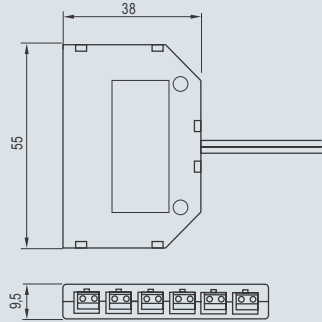

12V/24V ESP LED-Stecksystem ESP LED Connector System

Abmessungen ESP
Dimensions ESP

2-polig · 3A · Schutzklasse II · 2x0,34mm²
2-pole · 3A · protection class II · 2x 0,34mm²

Stecker
Male plug

Buchse
Female socket

6-fach Verteiler parallel
6-way distributor parallel